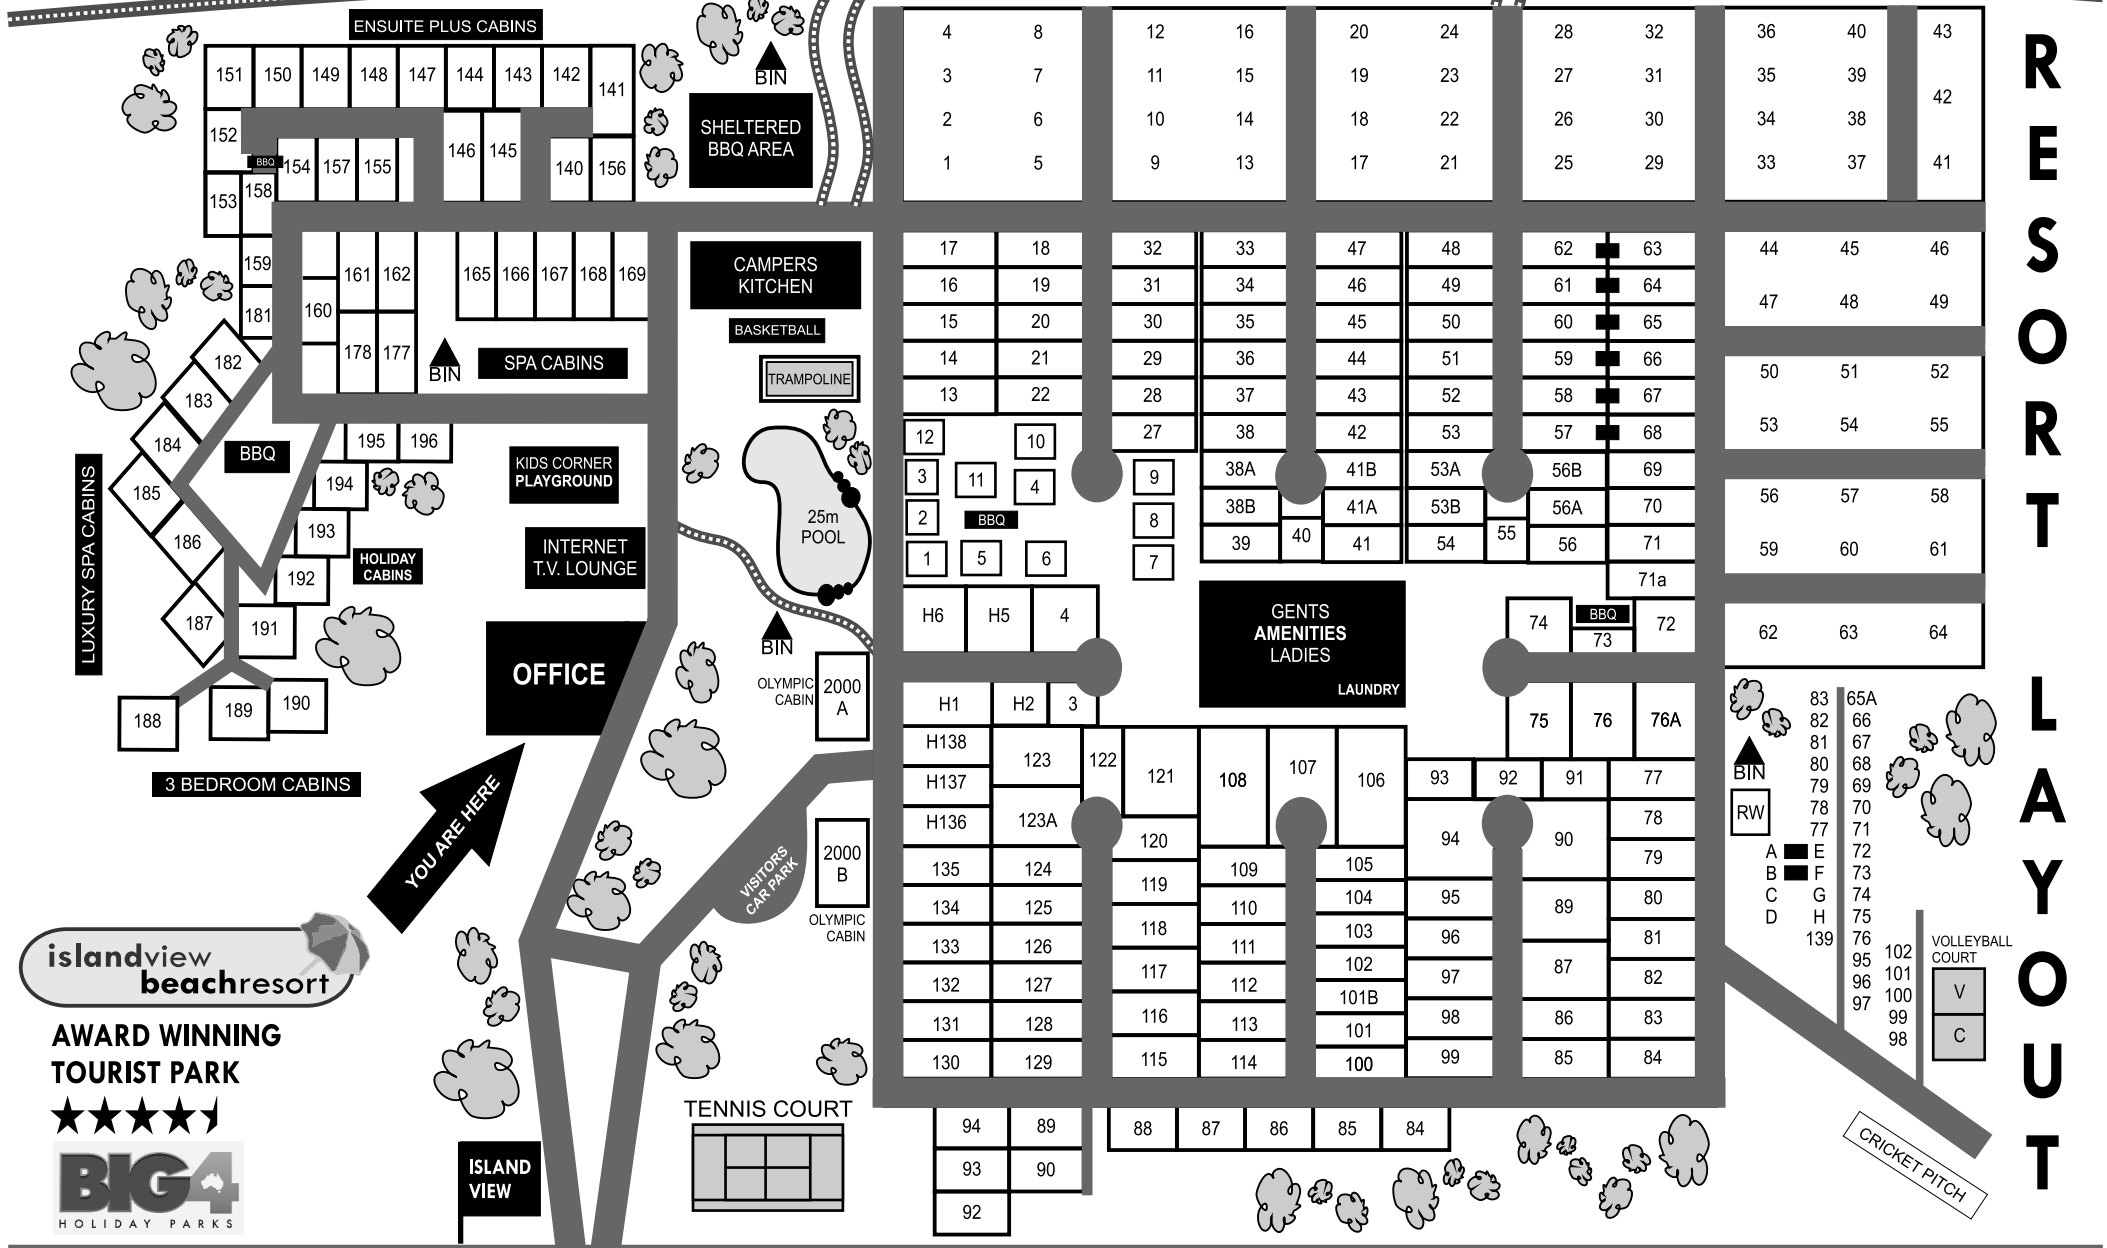

MAP NOT TO SCALE

BEACH HANDKERCHIEF BEACH BEACH

TO INLET →

R E S O R T L A Y O U T

islandview beachresort

AWARD WINNING TOURIST PARK

← TO SYDNEY

ENTER

PRINCES HWY

TO MELBOURNE →