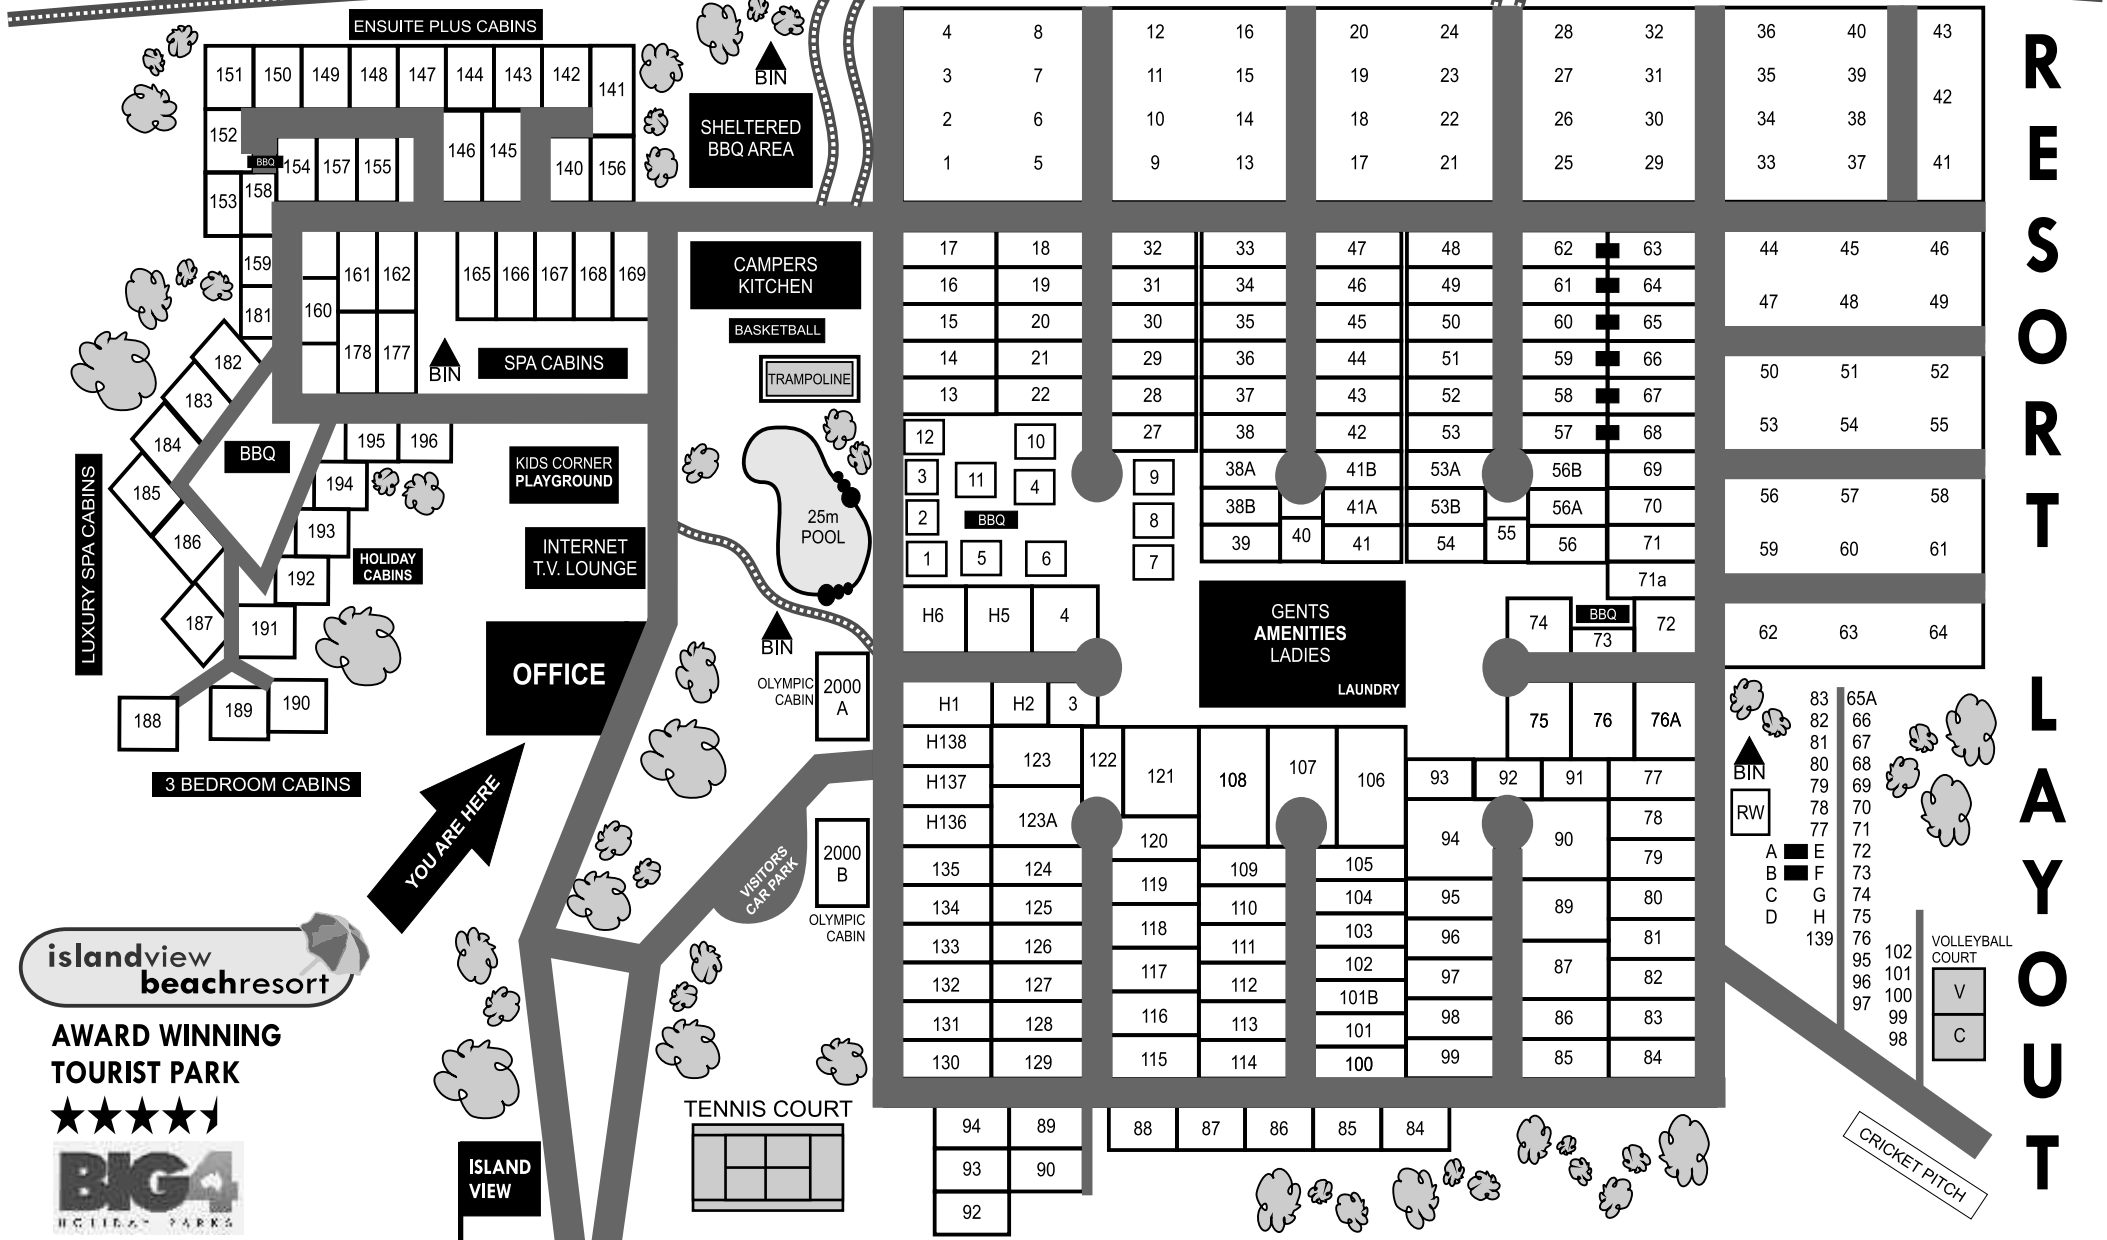

MAP NOT TO SCALE

BEACH HANDKERCHIEF BEACH BEACH

TO INLET →

R E S O R T L A Y O U T

islandview beachresort

AWARD WINNING TOURIST PARK

ISLAND VIEW

← TO SYDNEY

ENTER

PRINCES HWY

TO MELBOURNE →